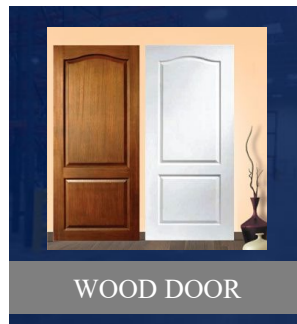

Intelligently Designed for Homes

Interior Solutions

Customising if volumes are Large

IntelliDezine
INTERIORS

—♦HOMES—♦OFFICES—♦INDUSTRIES